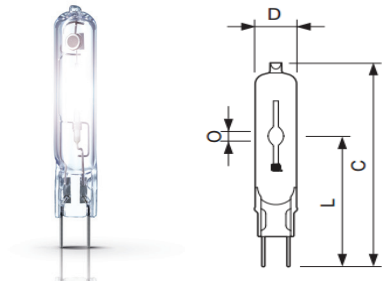

Product ID	C max.	D max.	L max.	O
CDM-T	103.0	20.0	57	5

Dimensions in mm

## MASTER CDM-T Warm

Shortcode	Description	Wattage (W)	Cap Base	Voltage	Colour Rendering Index (Ra)	Luminous Flux (lm)	Average Lifetime (hrs)	Colour Temp (K)	Min Order Qty	Carton Qty
CDMTWARM70W925	MASTERCcolour CDM-T Warm 70W/925 G12	70	G12	95	93	6500	15000	2500	12	12